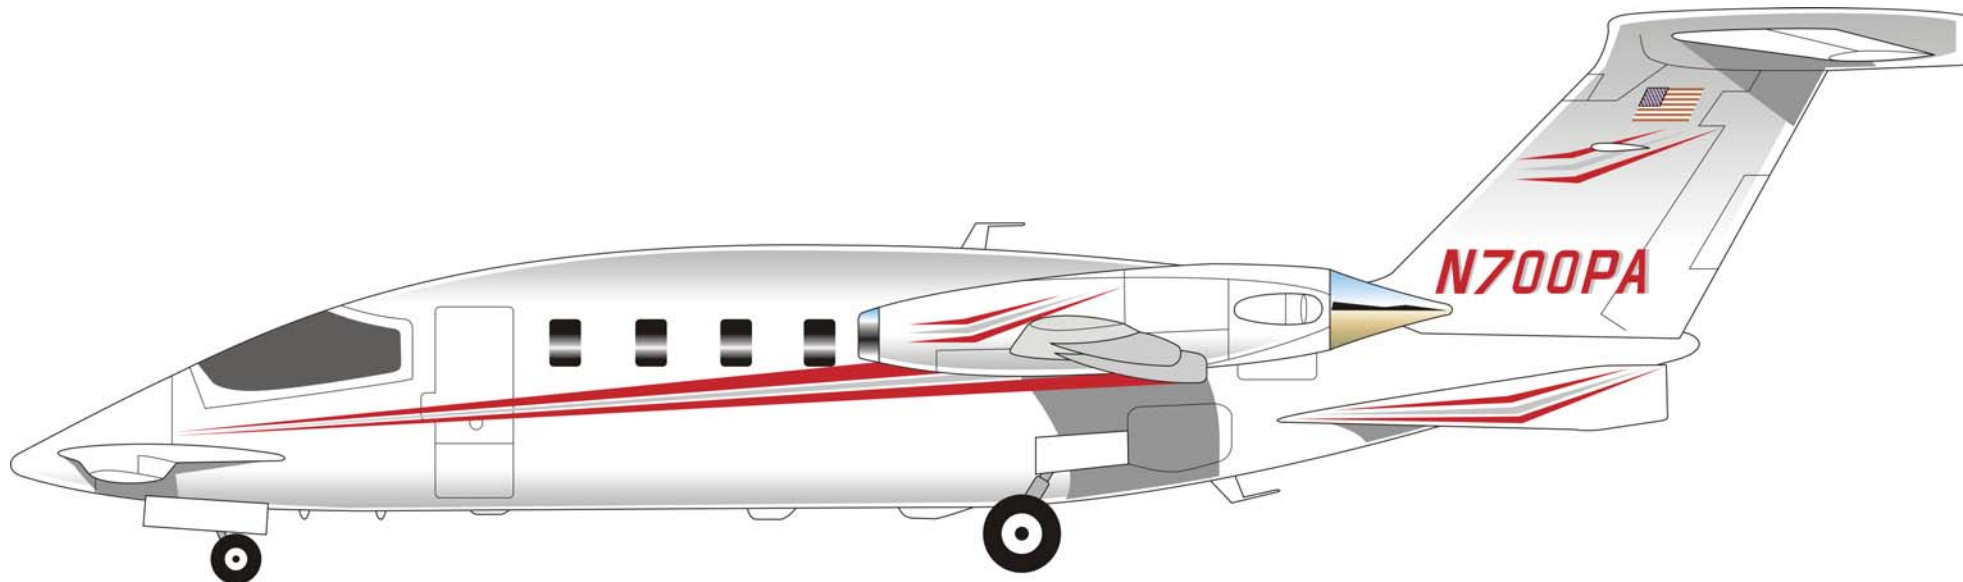

Base White
Reserved
Reserved

N700PA

Flag Red 576-676

Nordic Grey 570-537

Kestrel Group

"Clear Vision Beyond the Horizon"

ID# 003-007

Exclusive property of Kestrel Group

Proprietary document is restricted from unauthorized use, reproduction or distribution without expressed written permission as prohibited by law.

All rights reserved Kestrel Group 2007-2008