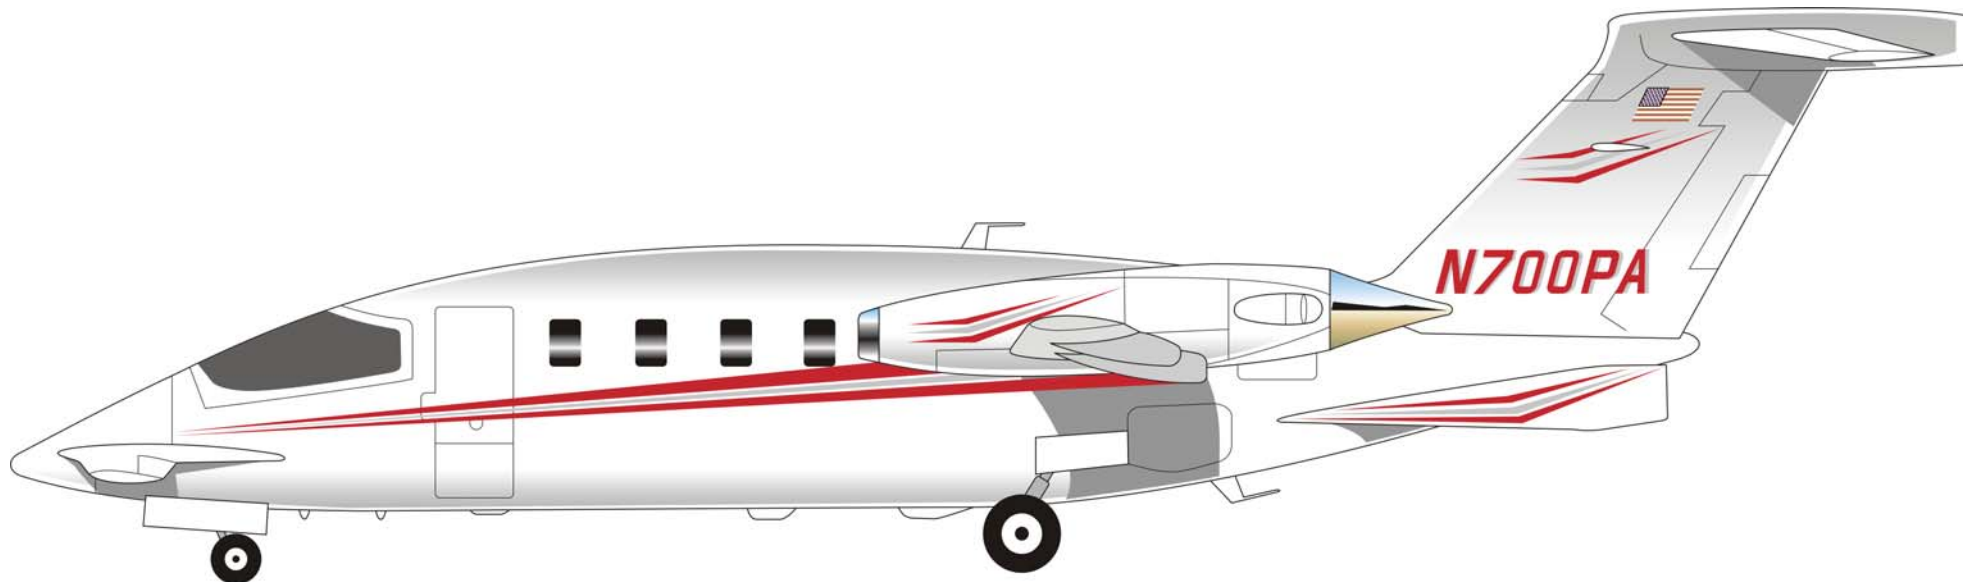

Base White
Reserved
Reserved

N700PA

Kestrel Group

"Clear Vision Beyond the Horizon"

ID# 001-007

Flag Red 576-676
Nordic Grey 570-537
Sky Blue 572-635

Exclusive property of Kestrel Group

Proprietary document is restricted from unauthorized use, reproduction or distribution without expressed written permission as prohibited by law.

All rights reserved Kestrel Group 2007-2008

Base White
Reserved
Reserved

N700PA

Flag Red 576-676

Nordic Grey 570-537

Kestrel Group

"Clear Vision Beyond the Horizon"

ID# 003-007